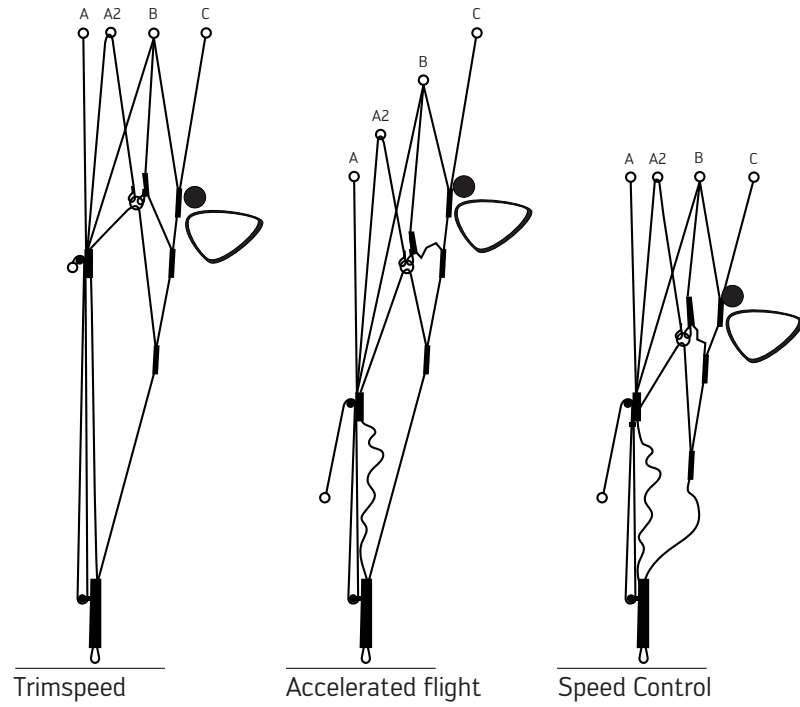

LINE SCHEMATIC

This line schematic is only for illustration purposes.

LINE LENGTH

Total line length X-ALPS4 size: XS, S and M: www.skywalk.info

Single line length X-ALPS4 size: XS, S and M: www.skywalk.info

RISERS AND SPEED CONTROL

OVERVIEW GLIDER