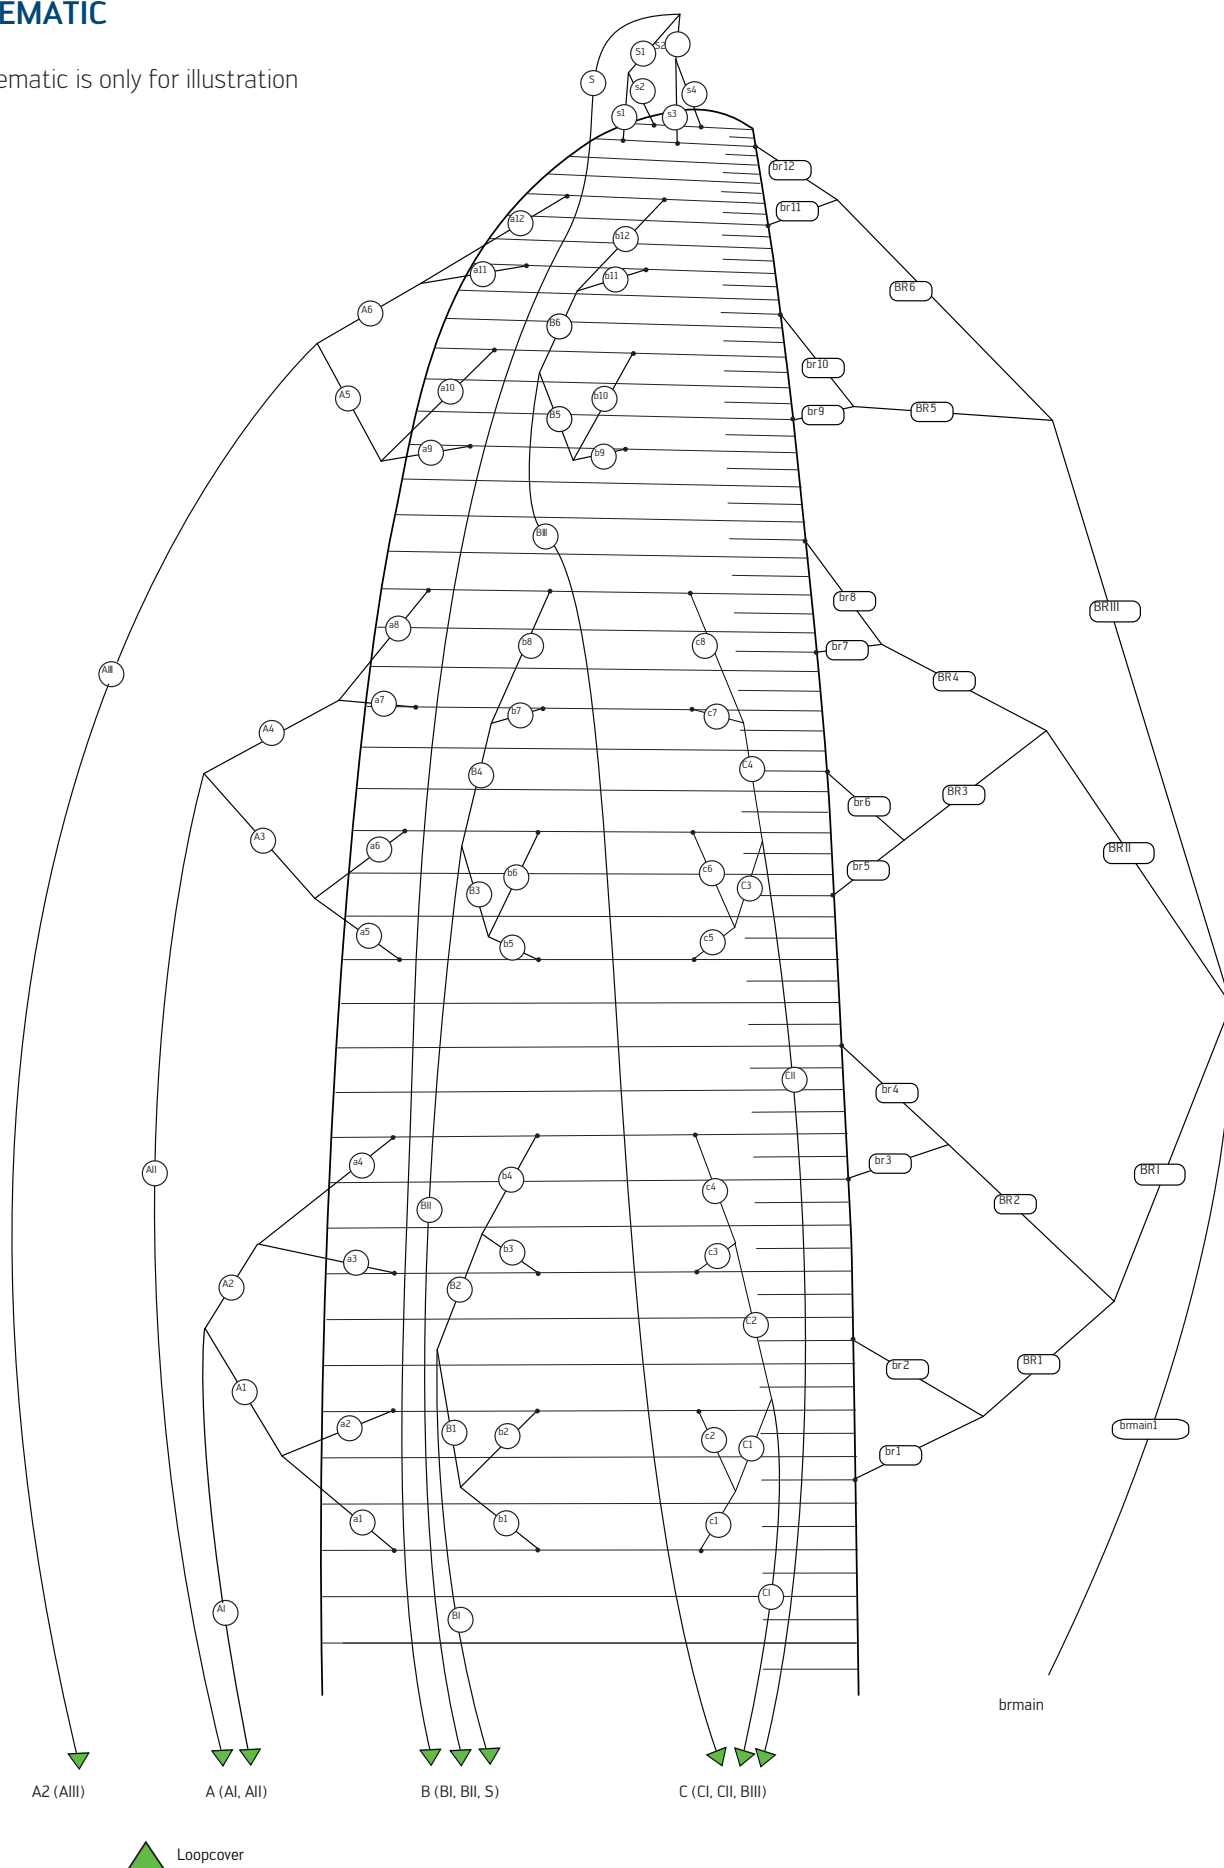

LINE SCHEMATIC

This line schematic is only for illustration purposes.

LINE LENGTH

Total line length X-ALPS4 size: XS, S and M: www.skywalk.info

Single line length X-ALPS4 size: XS, S and M: www.skywalk.info

RISERS AND SPEED CONTROL

OVERVIEW GLIDER