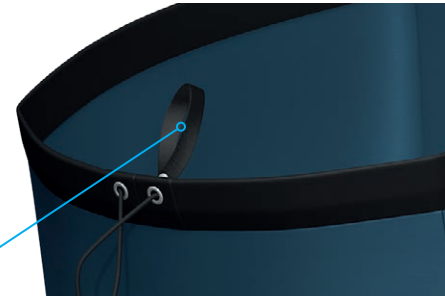

PRODUCT SHEET // FLASHBAG

SKYWALK

STRUCTURE

The FLASHBAG is designed to enable tandem pilots to pack their wing quickly after landing. Its robust construction and durable aluminium buckles ensure long-lasting performance, tailored specifically to the demands of professional tandem use. With a weight of just 580g it is quite lightweight.

In combination with the GUIDE and GUEST, the FLASHBAG can also serve as a packsack for the entire tandem equipment when the protectors are deflated beforehand.

DETAILS

Riser fixation

Loop to secure the risers.

Storage compartment

Small zippered compartment for safely storing valuables or other small items

Drawstring

The drawstring allows for a wide opening for easy packing and quick closure.

Closure system

Durable aluminum buckle with a reinforced attachment loop, making hooking in easier and more comfortable.

Key card pocket

Perfect for storing a lift card or labeling purposes.