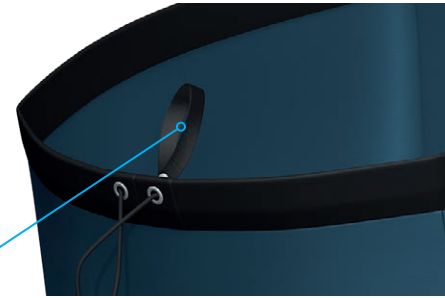

DETAILS

Riser fixation

Loop to secure the risers.